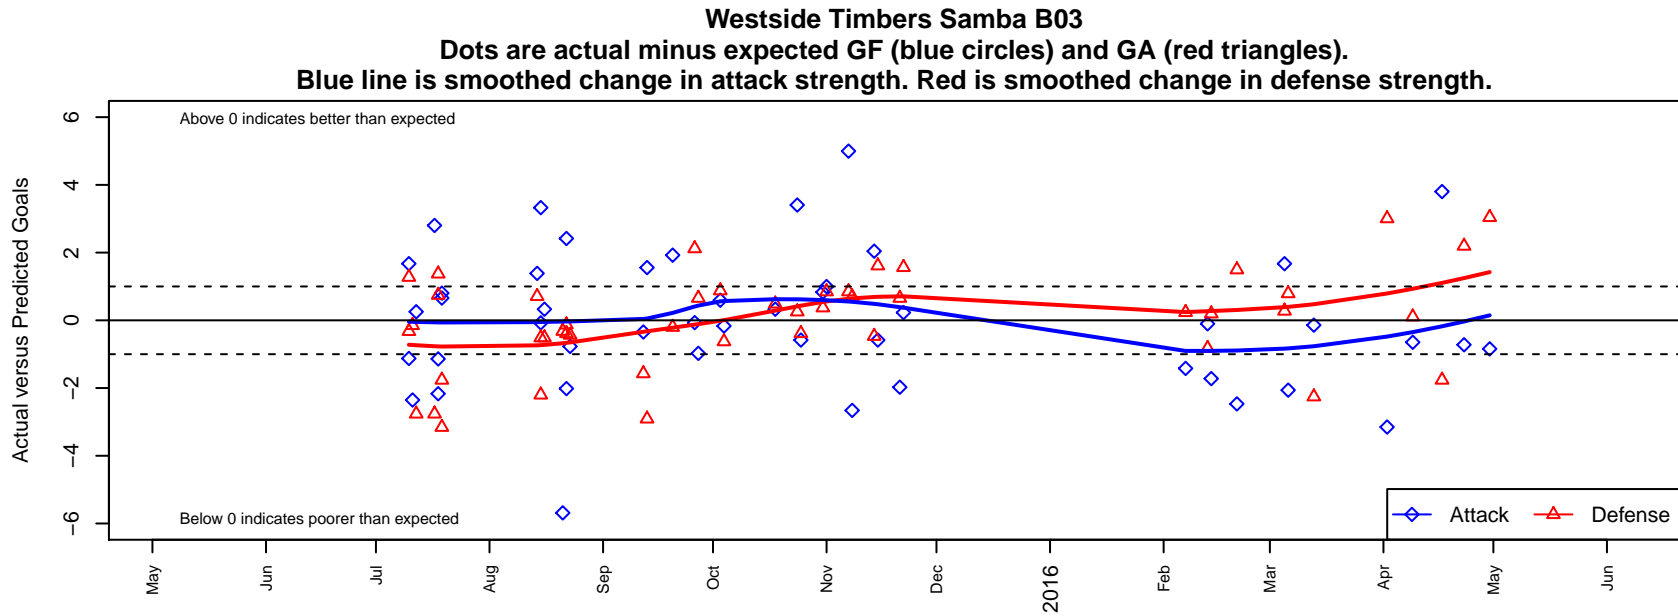

Westside Timbers Samba B03

Westside Timbers
 Beaverton, OR
 B03 total strength=782
 attack=1.21 defense=0.73
 fall league = PTT B03 Div 1 Green
 spr league = Spr OYS B03 Premier White

alt names used:
 WT B03 Samba
 WT B03 Samba
 WT B03 Samba
 Westside Timbers B03 Samba
 Westside Timbers B03 Samba
 Westside Timbers B03 Samba
 WESTSIDE TIMBERSWT B03 SAMBA
 Westside Timbers B03 Samba

**attack and defense variance (black dot)
relative to other teams
and top 10 in region**

**attack and defense rating
relative to others at age
and all opponents in last 13 months**

Performance relative to 13 month average