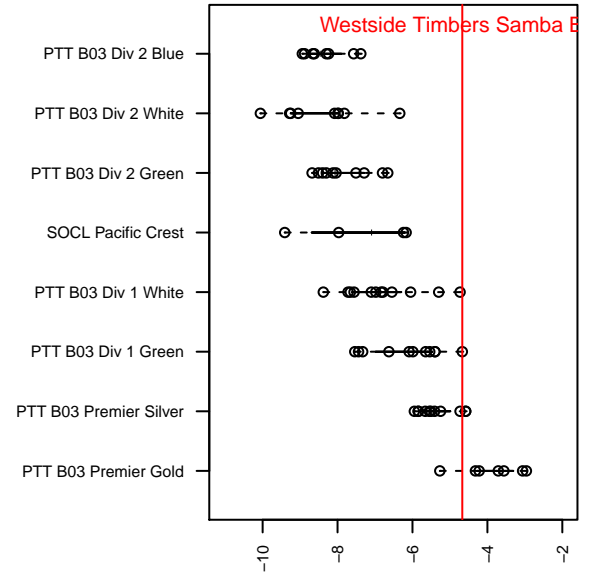

Westside Timbers Samba B03

Westside Timbers
 Beaverton, OR
 B03 total strength=782
 attack=1.21 defense=0.73
 fall league = PTT B03 Div 1 Green
 spr league = Spr OYS B03 Premier White

alt names used:
 WT B03 Samba
 WT B03 Samba
 WT B03 Samba
 Westside Timbers B03 Samba
 Westside Timbers B03 Samba
 Westside Timbers B03 Samba
 WESTSIDE TIMBERSWT B03 SAMBA
 Westside Timbers B03 Samba

Venues played:
 2015 PCU Summer Classic U12 Silver Black
 2015 Beaverton Cup BU12 Silver
 2015 Mt Hood Challenge U12
 2015 Summer Slam Gold U12
 2015 PTT B03 Division 1 Green
 2015 OYS Presidents Cup B03
 2015 Spr OYS B03 Premier White
 2015 OYS State Cup B03

**attack and defense variance (black dot)
relative to other teams
and top 10 in region**

**attack and defense rating
relative to others at age
and all opponents in last 13 months**

Performance relative to 13 month average